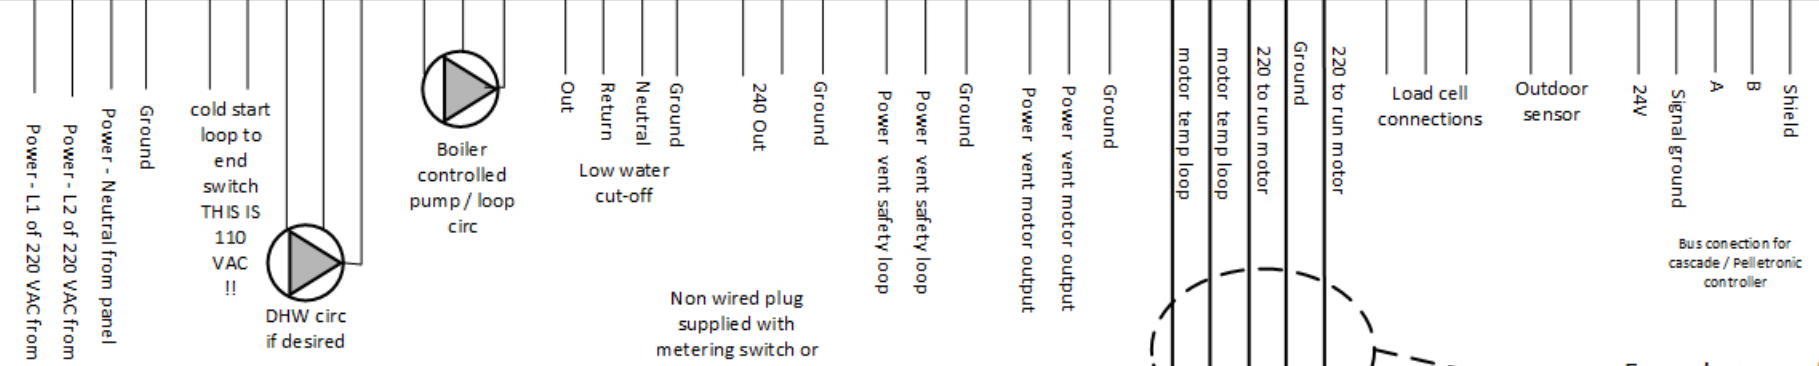

AutoPellet Terminal Box New Style

Non wired plug supplied with metering switch or floor auger

5 conductor cable available through MeSys if desired