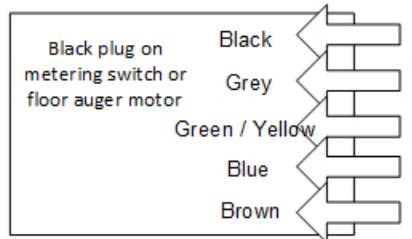

AutoPellet Terminal Box New Style

Non wired plug supplied with metering switch or floor auger

5 conductor cable available through MeSys if desired