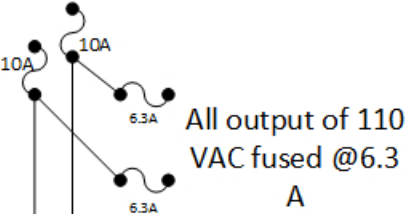

AutoPellet Terminal Box New Style

Non wired plug supplied with metering switch or floor auger

5 conductor cable available through MeSys if desired