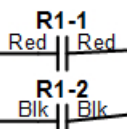

AutoPellet Terminal Box New Style

Junction Box with R.I.B.

Ground

Neutral

Outside shutoff switch

Neutral

220VAC

110VAC