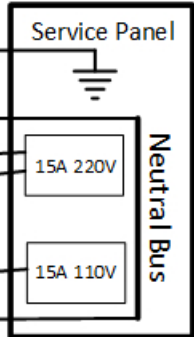

AutoPellet Terminal Box New Style

Junction Box with R.I.B.

Ground

Neutral

Outside shutoff switch

Neutral

220VAC

110VAC