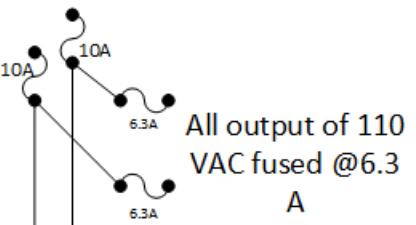

AutoPellet Terminal Box New Style

Junction Box with R.I.B.

Ground

Neutral

Outside shutoff switch

Neutral

220VAC

110VAC