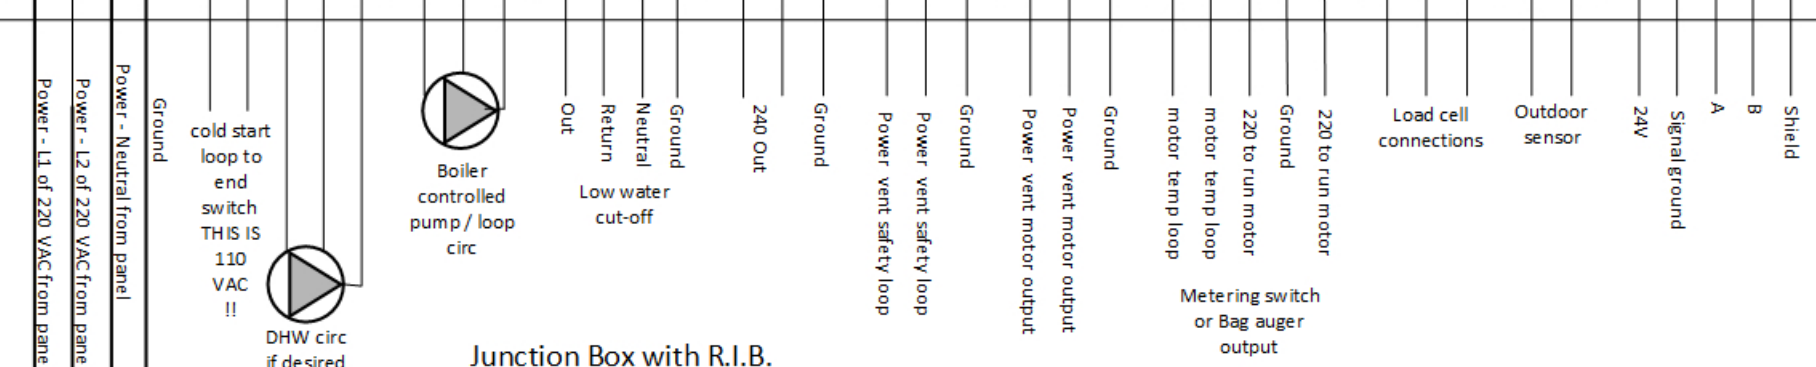

AutoPellet Terminal Box New Style

Junction Box with R.I.B.

Ground

Neutral

Outside shutoff switch

Neutral

220VAC

110VAC